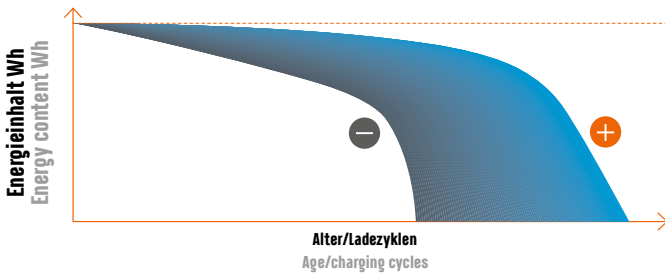

LEBENSDAUER

Tipps für viele gemeinsame Kilometer

Faktoren, die die Lebensdauer verkürzen:

- → Starke Beanspruchung
- → Lagerung bei über 30 °C Umgebungstemperatur
- → Längere Lagerung in ganz vollem oder völlig leerem Zustand
- → Abstellen des eBikes in der prallen Sonne

Faktoren, die die Lebensdauer verlängern:

- → Geringe Beanspruchung
- → Lagerung bei einer Temperatur zwischen 10 und 20 °C
- → Lagerung in einem ca. 30 - 60%igen Ladezustand
- → Abstellen des eBikes im Schatten oder in kühlen Räumen

SERVICE LIFE

Tips for maximising your charge

Factors that shorten the service life:

- → Heavy-load use
- → Storage at over 30°C ambient temperature
- → Prolonged storage in a fully charged or fully discharged state
- → Parking the eBike in direct sunlight

Factors that extend the service life:

- → Low-load use
- → Storage at a temperature between 10 and 20°C
- → Storage at approx. 30 - 60% charge status
- → Parking the eBike in the shade or a cool location

Die Abbildung zeigt typische Verläufe für den Energieinhalt über Nutzungsdauer und -häufigkeit.

The figure shows typical curves for energy content over usage duration and frequency.

Reichweite selbst berechnen:

Mit dem Reichweiten-Assistenten können typische Reichweiten unter verschiedenen Rahmenbedingungen ermittelt werden.

ktm-bikes.at/de/service/range-assistent

Calculate the range yourself:

You can use the Range Assistant to calculate typical ranges under various conditions.

ktm-bikes.at/service/range-assistent